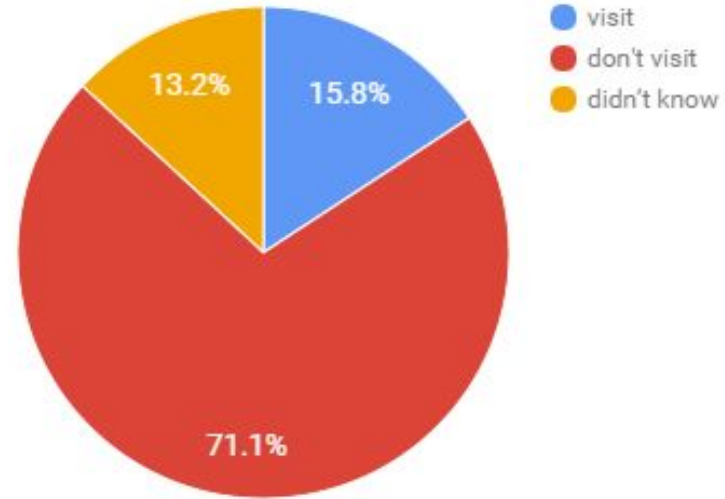

11. QCA's fb page