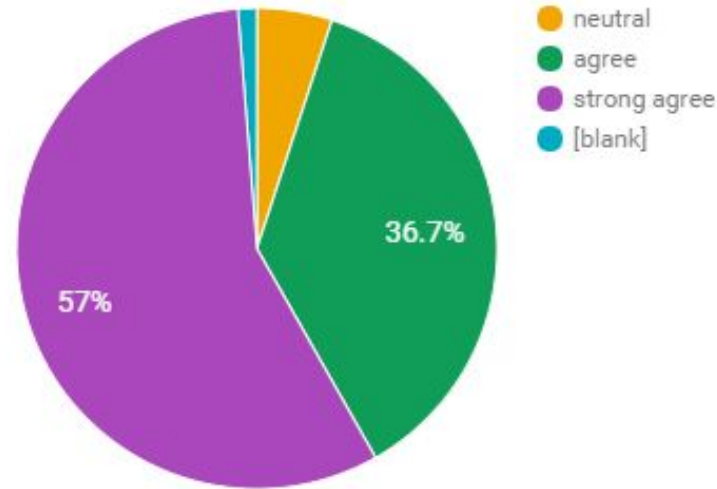

QCA Members Survey

2015

response rate

We received a total of 80 surveys back from about 250 email and postal sends

The proportion of responses was higher with the hardcopy sends than the emailed surveys

1. Are you a Quaker or regular attender of a Quaker Meeting?

Yes 76%

No 24%

2. If yes, for roughly how long?

2. If yes, for roughly how long?

2. If yes, for roughly how long?

3. QCA should do more to raise the profile of animal issues within The Religious Society of Friends.

3. QCA should do more to raise the profile of animal issues within The Religious Society of Friends.

4. QCA should do more active campaigning on animal issues.

4. QCA should do more active campaigning on animal issues.