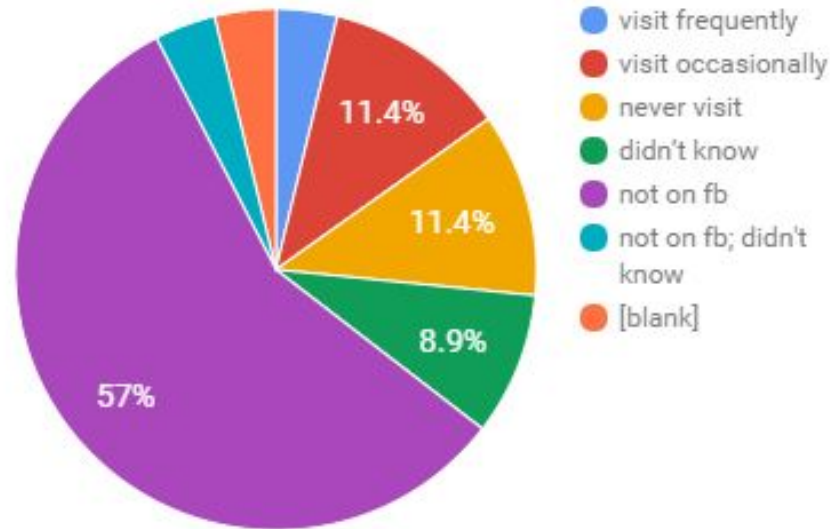

11. **QCA's facebook page** is located at <https://www.facebook.com/QuakerAnimals>

11. QCA's facebook page is located at <https://www.facebook.com/QuakerAnimals>