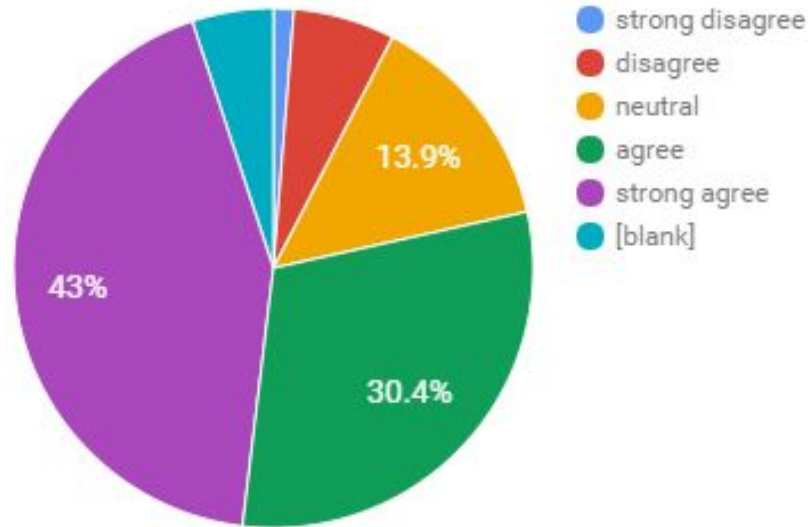

8. QCA is, or should be, an animal rights group.

8. QCA is, or should be, an animal rights group.