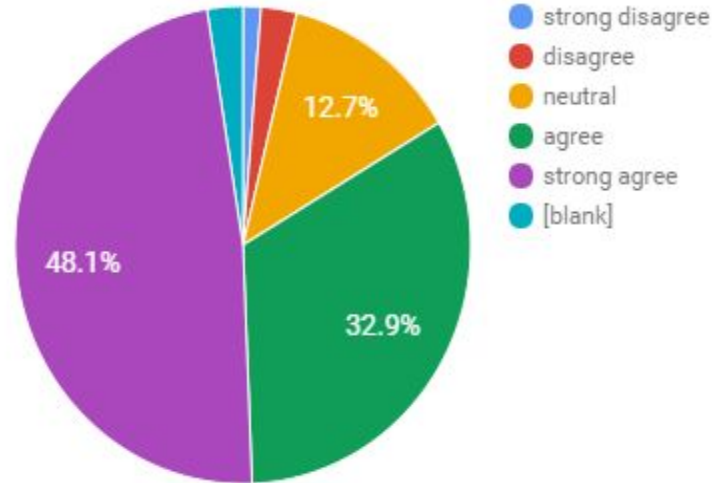

6. It is important for QCA to maintain its current interfaith witness.

6. It is important for QCA to maintain its current interfaith witness.