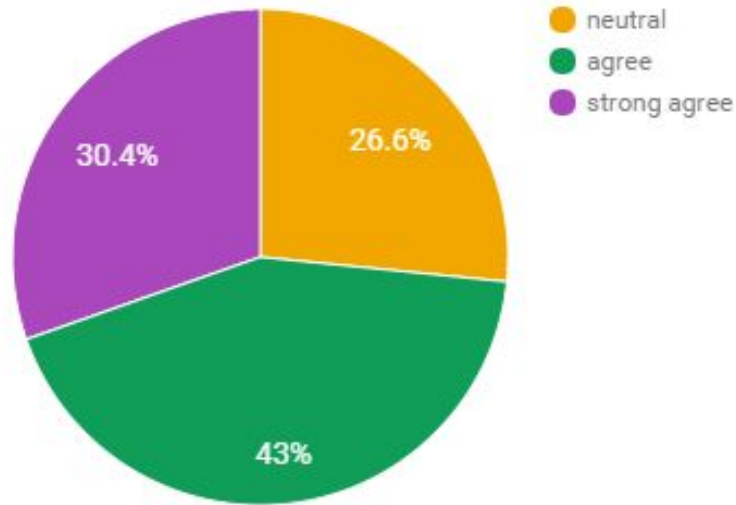

QCA Members Survey

2015

response rate

We received a total of 80 surveys back from about 250 email and postal sends

The proportion of responses was higher with the hardcopy sends than the emailed surveys

1. Are you a Quaker or regular attender of a Quaker Meeting?

Yes 76%

No 24%

2. If yes, for roughly how long?

2. If yes, for roughly how long?

2. If yes, for roughly how long?

3. QCA should do more to raise the profile of animal issues within The Religious Society of Friends.

3. QCA should do more to raise the profile of animal issues within The Religious Society of Friends.

4. QCA should do more active campaigning on animal issues.

4. QCA should do more active campaigning on animal issues.