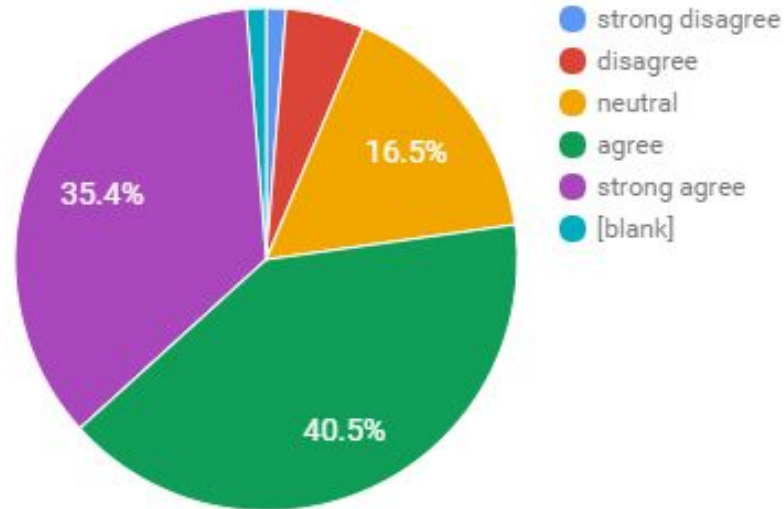

5. QCA should actively promote vegetarian/vegan lifestyles.

5. QCA should actively promote vegetarian/vegan lifestyles.